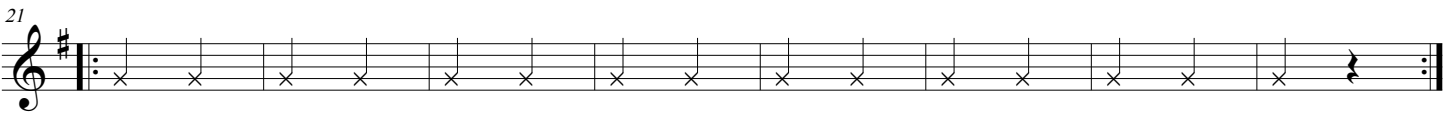

## South African Folk Song

Traditional  
arr. Chris Lee

quick and lively ♩ = 120

bass drum

*f* bass drum: strike the flat wooden part of the bridge with the side of the right hand thumb.

*mf*

*djembe slap*: strike the upper bout of the guitar with the fingers of the open left hand.