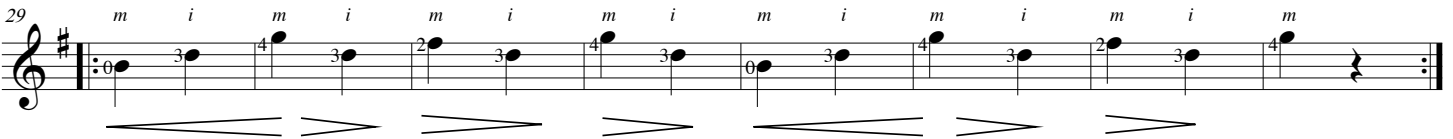

## South African Folk Song

Traditional  
arr. Chris Lee

quick and lively ♩ = 120

bass drum

*f* bass drum: strike the flat wooden part of the bridge with the side of the right hand thumb.

*mf*

*djembe slap*: strike the upper bout of the guitar with the fingers of the open left hand.