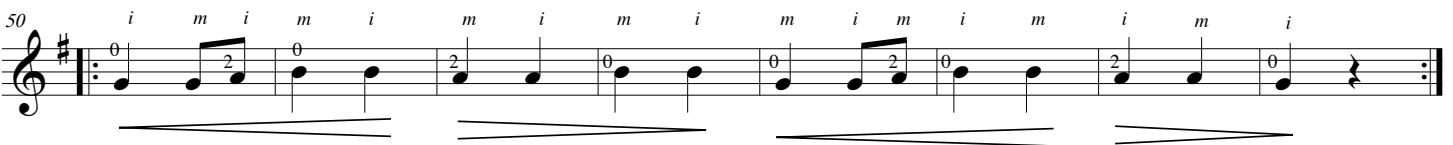

## South African Folk Song

Traditional  
arr. Chris Lee

quick and lively ♩ = 120

bass drum

*f* bass drum: strike the flat wooden part of the bridge with the side of the right hand thumb.

*mf*

*djembe slap*: strike the upper bout of the guitar with the fingers of the open left hand.