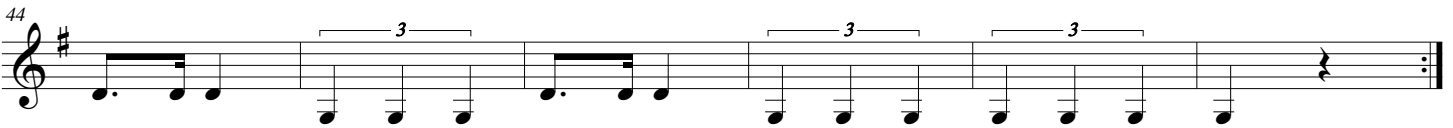

## South African Folk Song

Traditional  
arr. Chris Lee

quick and lively ♩ = 120

bass drum

*f* bass drum: strike the flat wooden part of the bridge with the side of the right hand thumb.

*mf*

*djembe slap*: strike the upper bout of the guitar with the fingers of the open left hand.