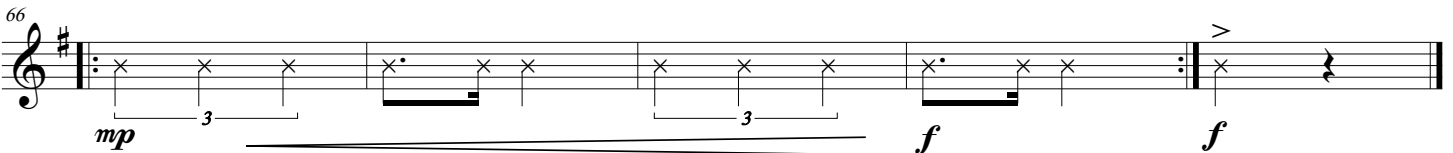

## South African Folk Song

Traditional  
arr. Chris Lee

quick and lively ♩ = 120

bass drum

*f* bass drum: strike the flat wooden part of the bridge with the side of the right hand thumb.

*mf*

*djembe slap*: strike the upper bout of the guitar with the fingers of the open left hand.