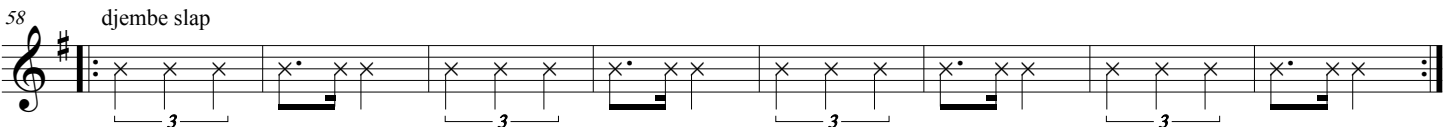

## South African Folk Song

Traditional  
arr. Chris Lee

quick and lively ♩ = 120

bass drum

*f* bass drum: strike the flat wooden part of the bridge with the side of the right hand thumb.

*mf*

*djembe slap*: strike the upper bout of the guitar with the fingers of the open left hand.