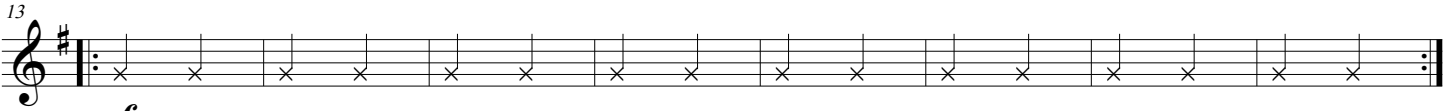

## South African Folk Song

Traditional  
arr. Chris Lee

quick and lively ♩ = 120

bass drum

*f* bass drum: strike the flat wooden part of the bridge with the side of the right hand thumb.

*mf*

*djembe slap*: strike the upper bout of the guitar with the fingers of the open left hand.