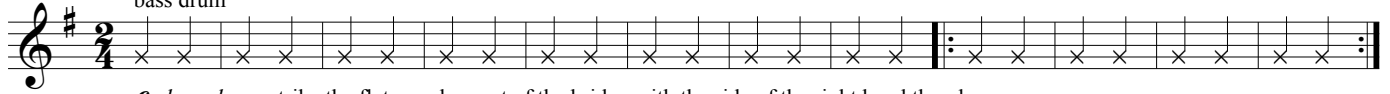

## South African Folk Song

Traditional  
arr. Chris Lee

quick and lively ♩ = 120

bass drum

*f* bass drum: strike the flat wooden part of the bridge with the side of the right hand thumb.

*mf*

*djembe slap*: strike the upper bout of the guitar with the fingers of the open left hand.